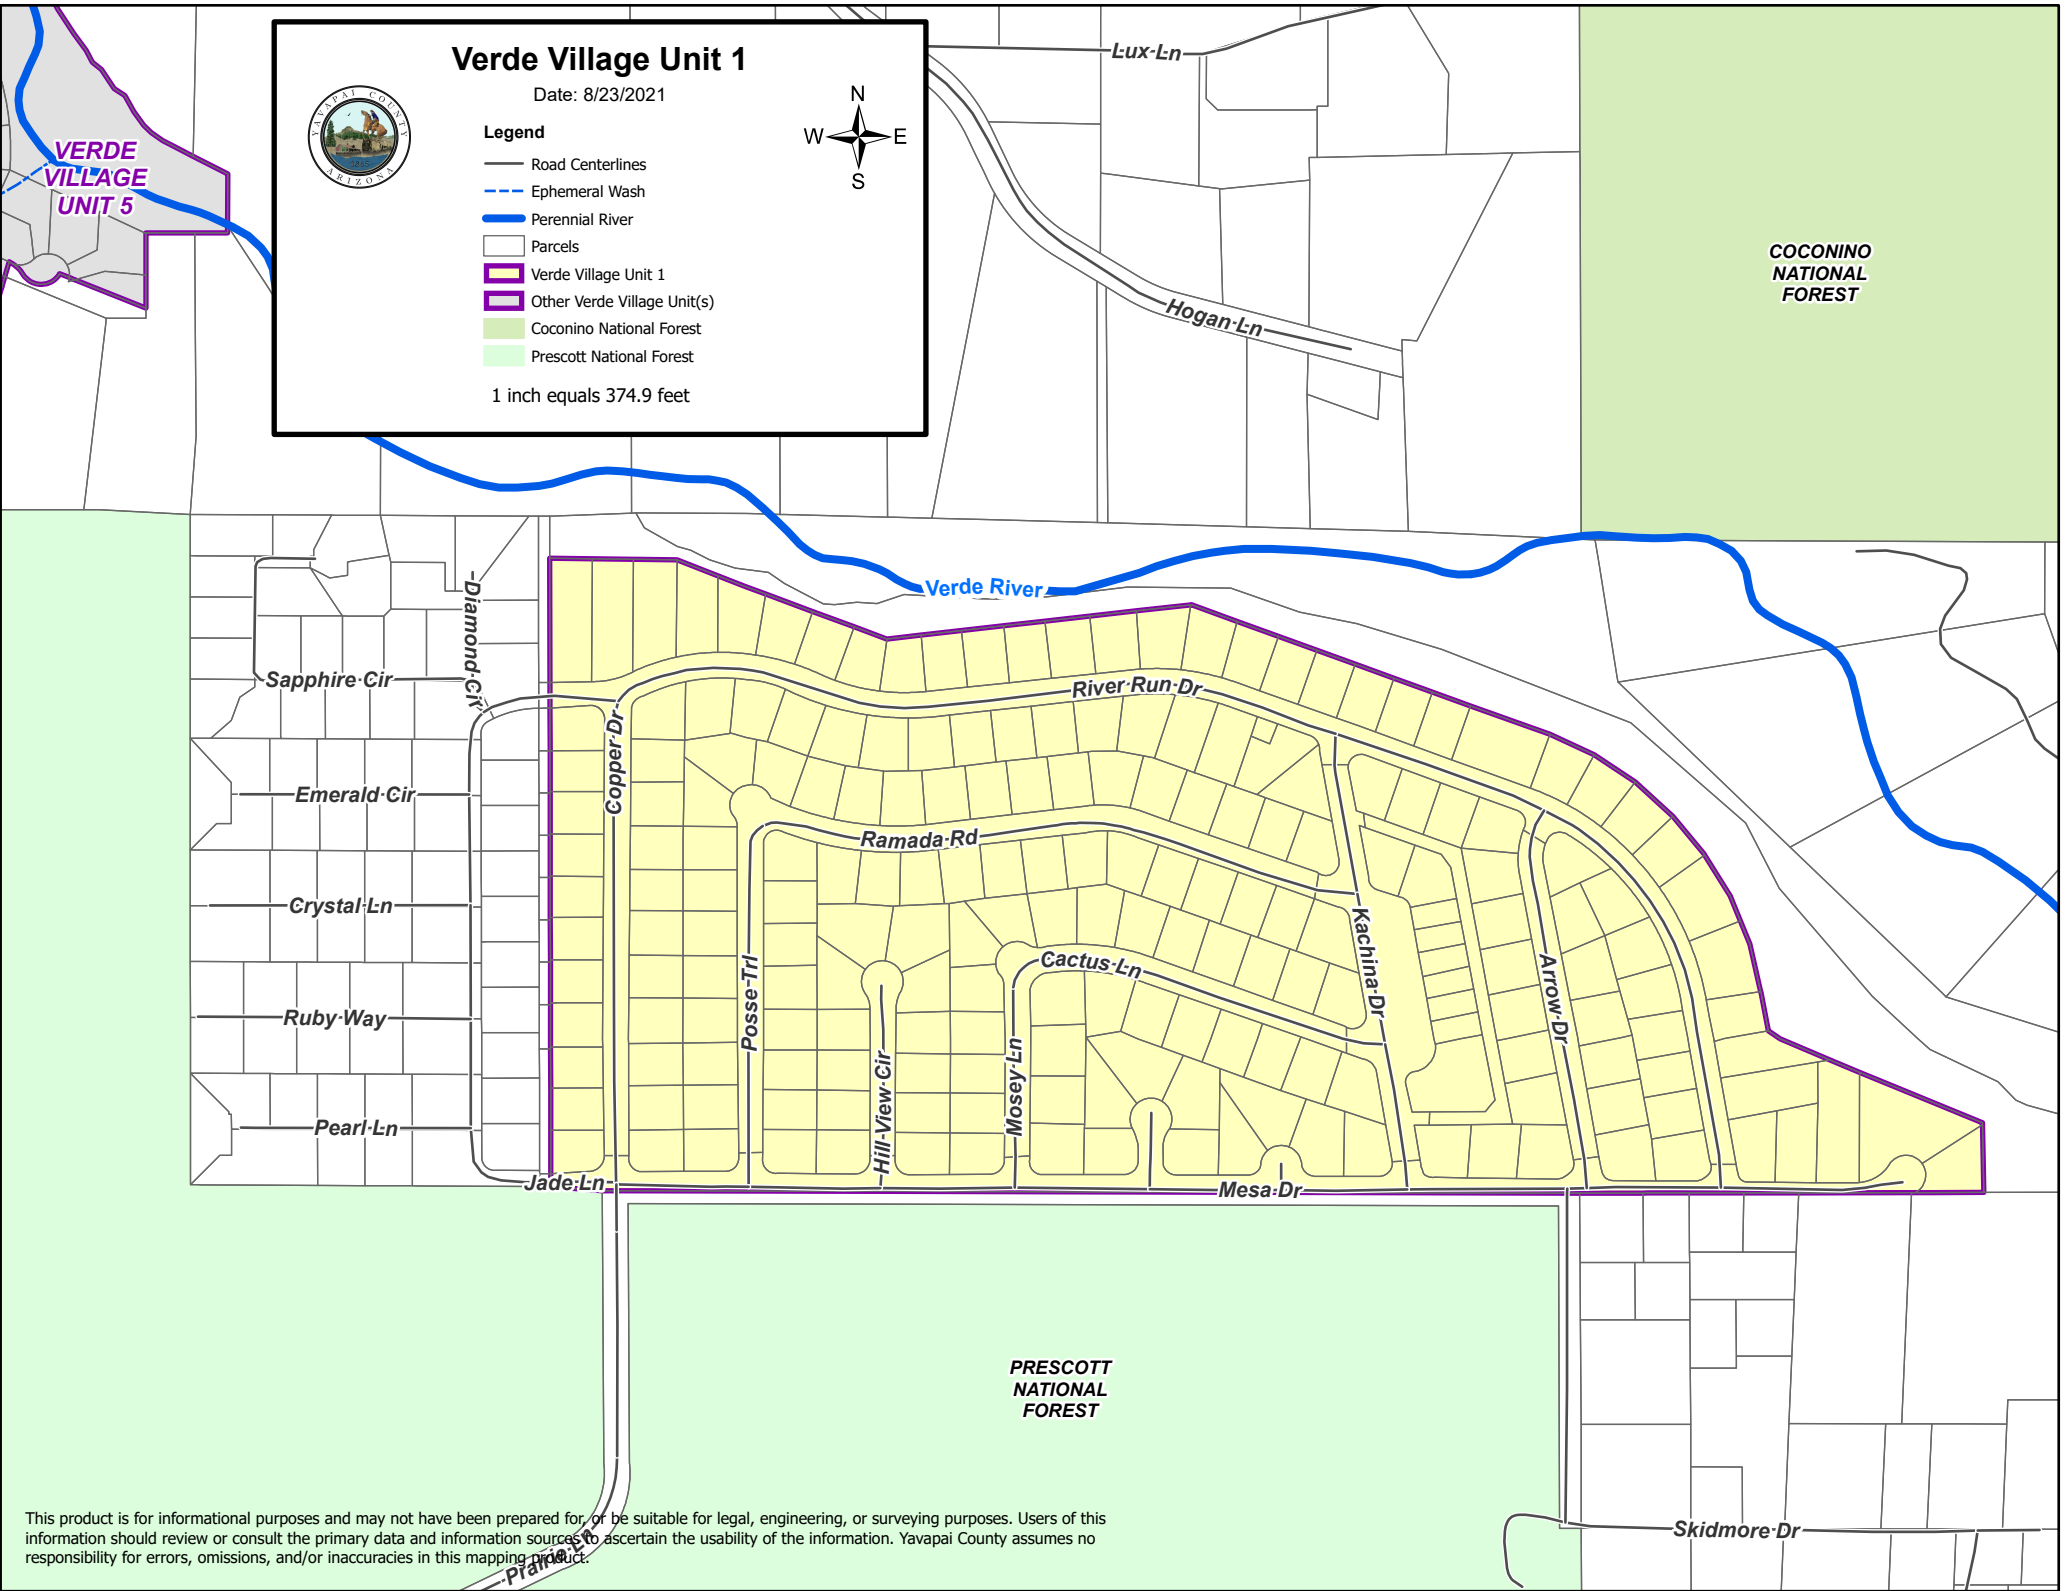

# Verde Village Unit 1

Date: 8/23/2021

### Legend

- Road Centerlines
- Ephemeral Wash
- Perennial River
- Parcels
- Verde Village Unit 1
- Other Verde Village Unit(s)
- Coconino National Forest
- Prescott National Forest

1 inch equals 374.9 feet

This product is for informational purposes and may not have been prepared for, or be suitable for legal, engineering, or surveying purposes. Users of this information should review or consult the primary data and information sources to ascertain the usability of the information. Yavapai County assumes no responsibility for errors, omissions, and/or inaccuracies in this mapping product.