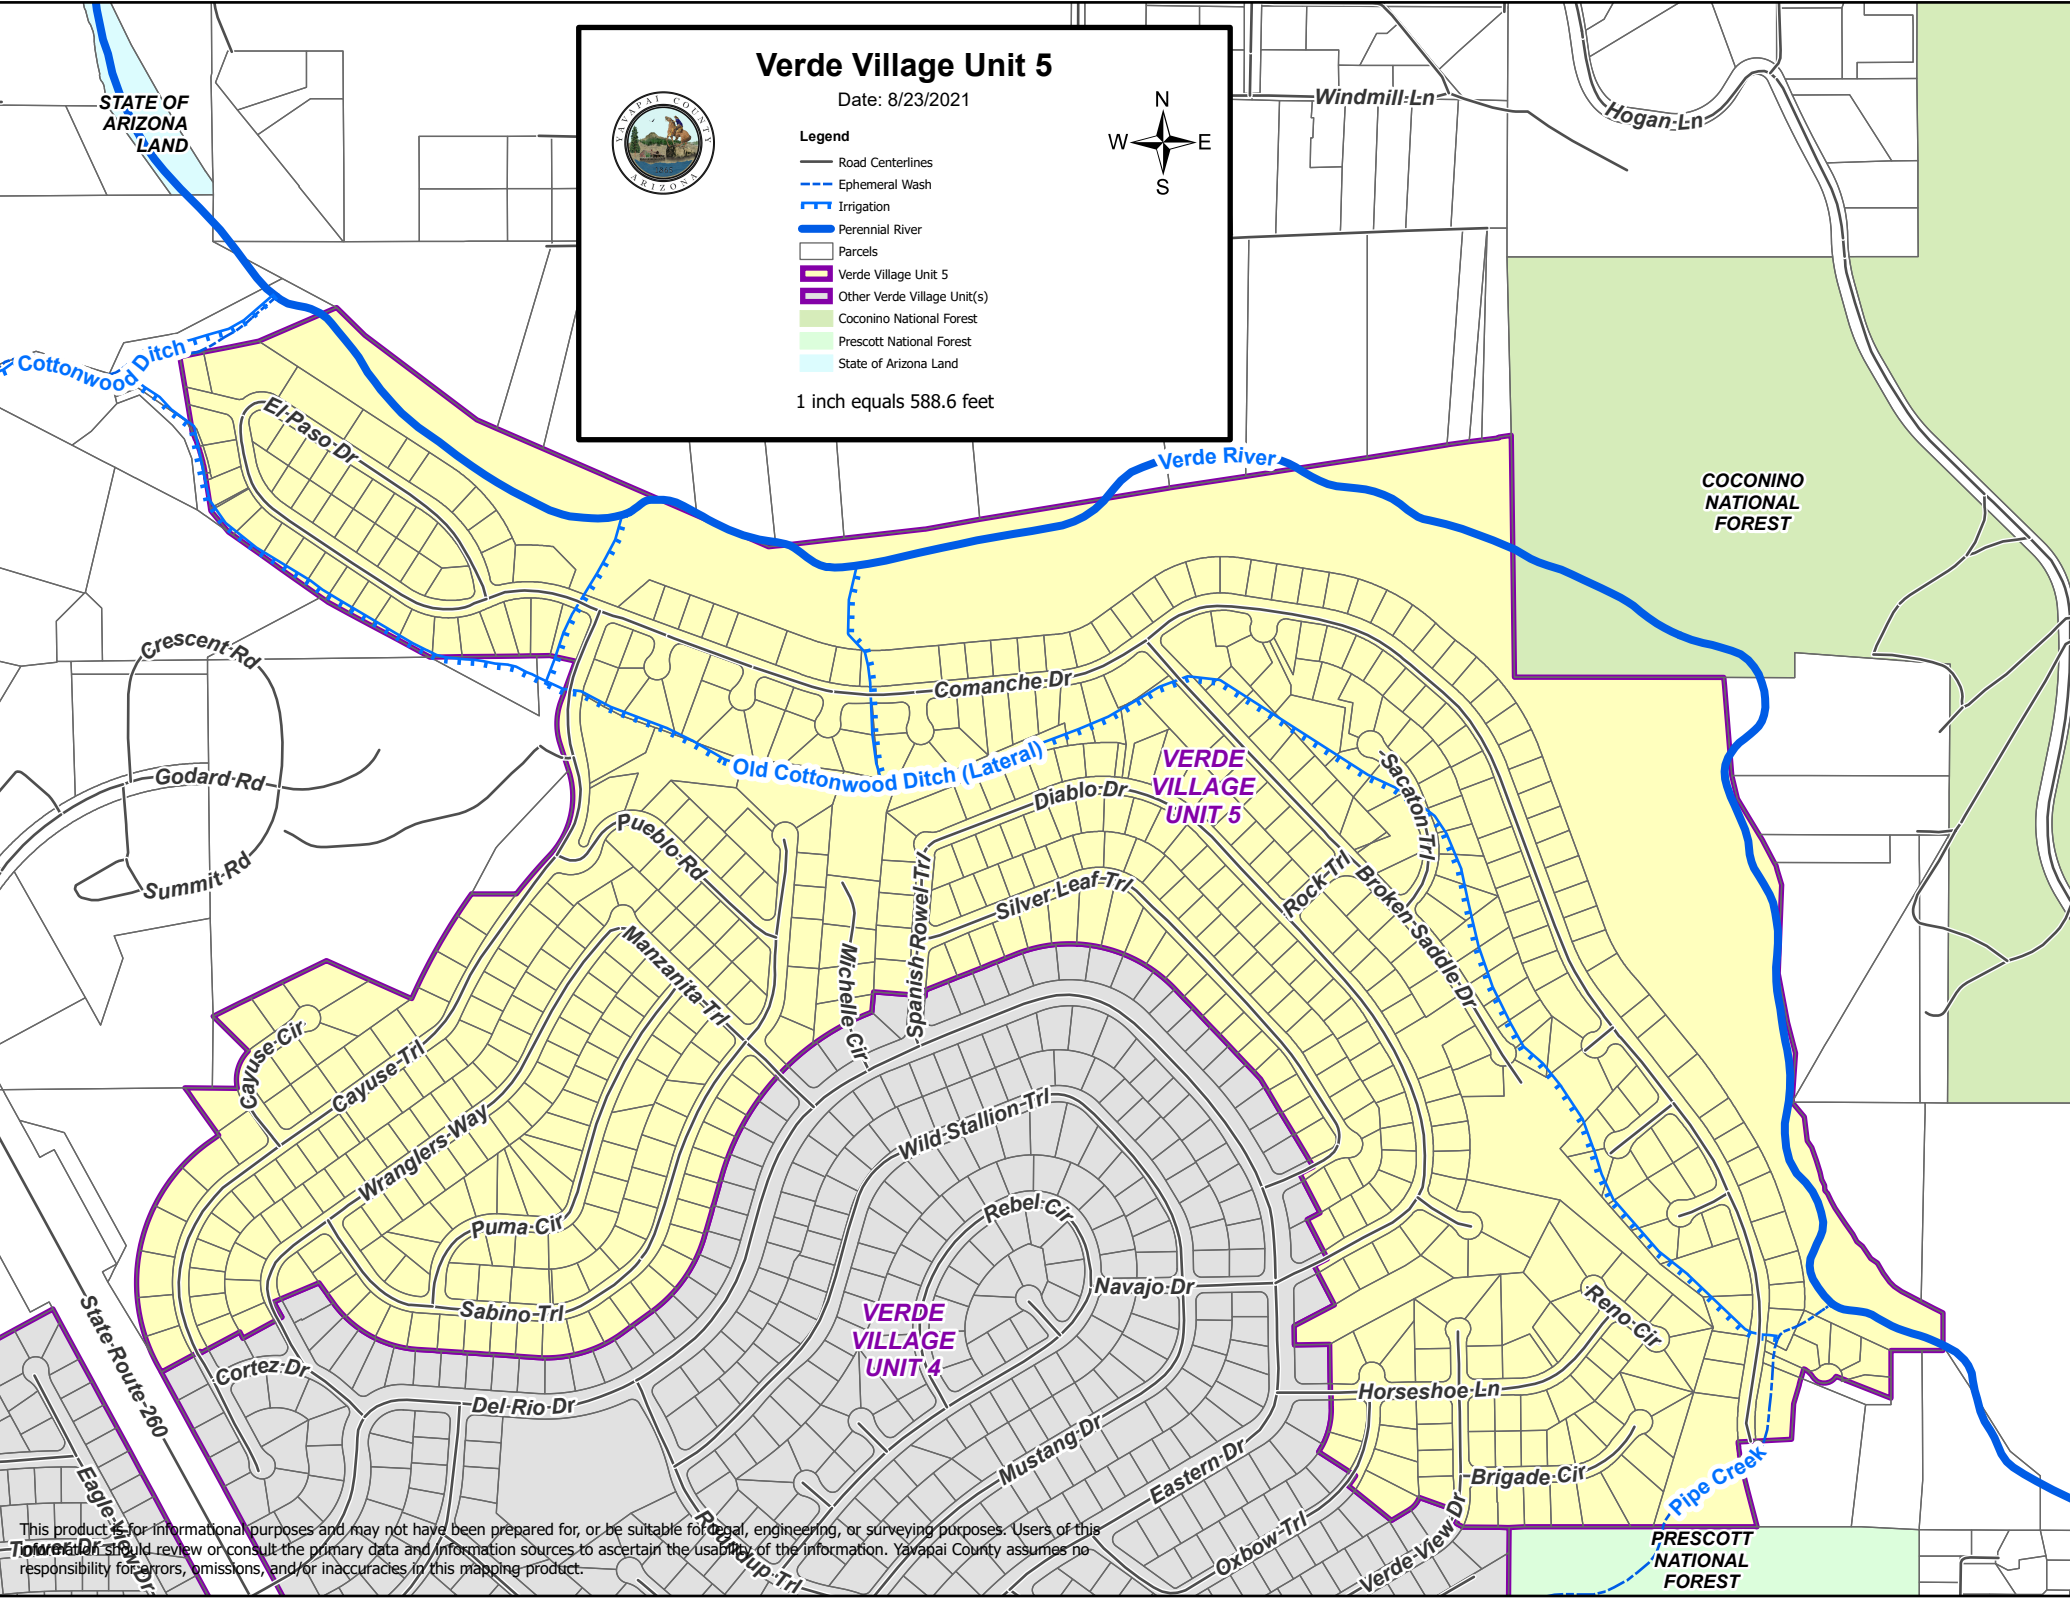

Verde Village Unit 5
Date: 8/23/2021

Legend

- Road Centerlines
- - - Ephemeral Wash
- Irrigation
- Perennial River
- ▭ Parcels
- ▭ Verde Village Unit 5
- ▭ Other Verde Village Unit(s)
- ▭ Coconino National Forest
- ▭ Prescott National Forest
- ▭ State of Arizona Land

1 inch equals 588.6 feet

This product is for informational purposes and may not have been prepared for, or be suitable for, legal, engineering, or surveying purposes. Users of this product should review or consult the primary data and information sources to ascertain the usability of the information. Yavapai County assumes no responsibility for errors, omissions, and/or inaccuracies in this mapping product.