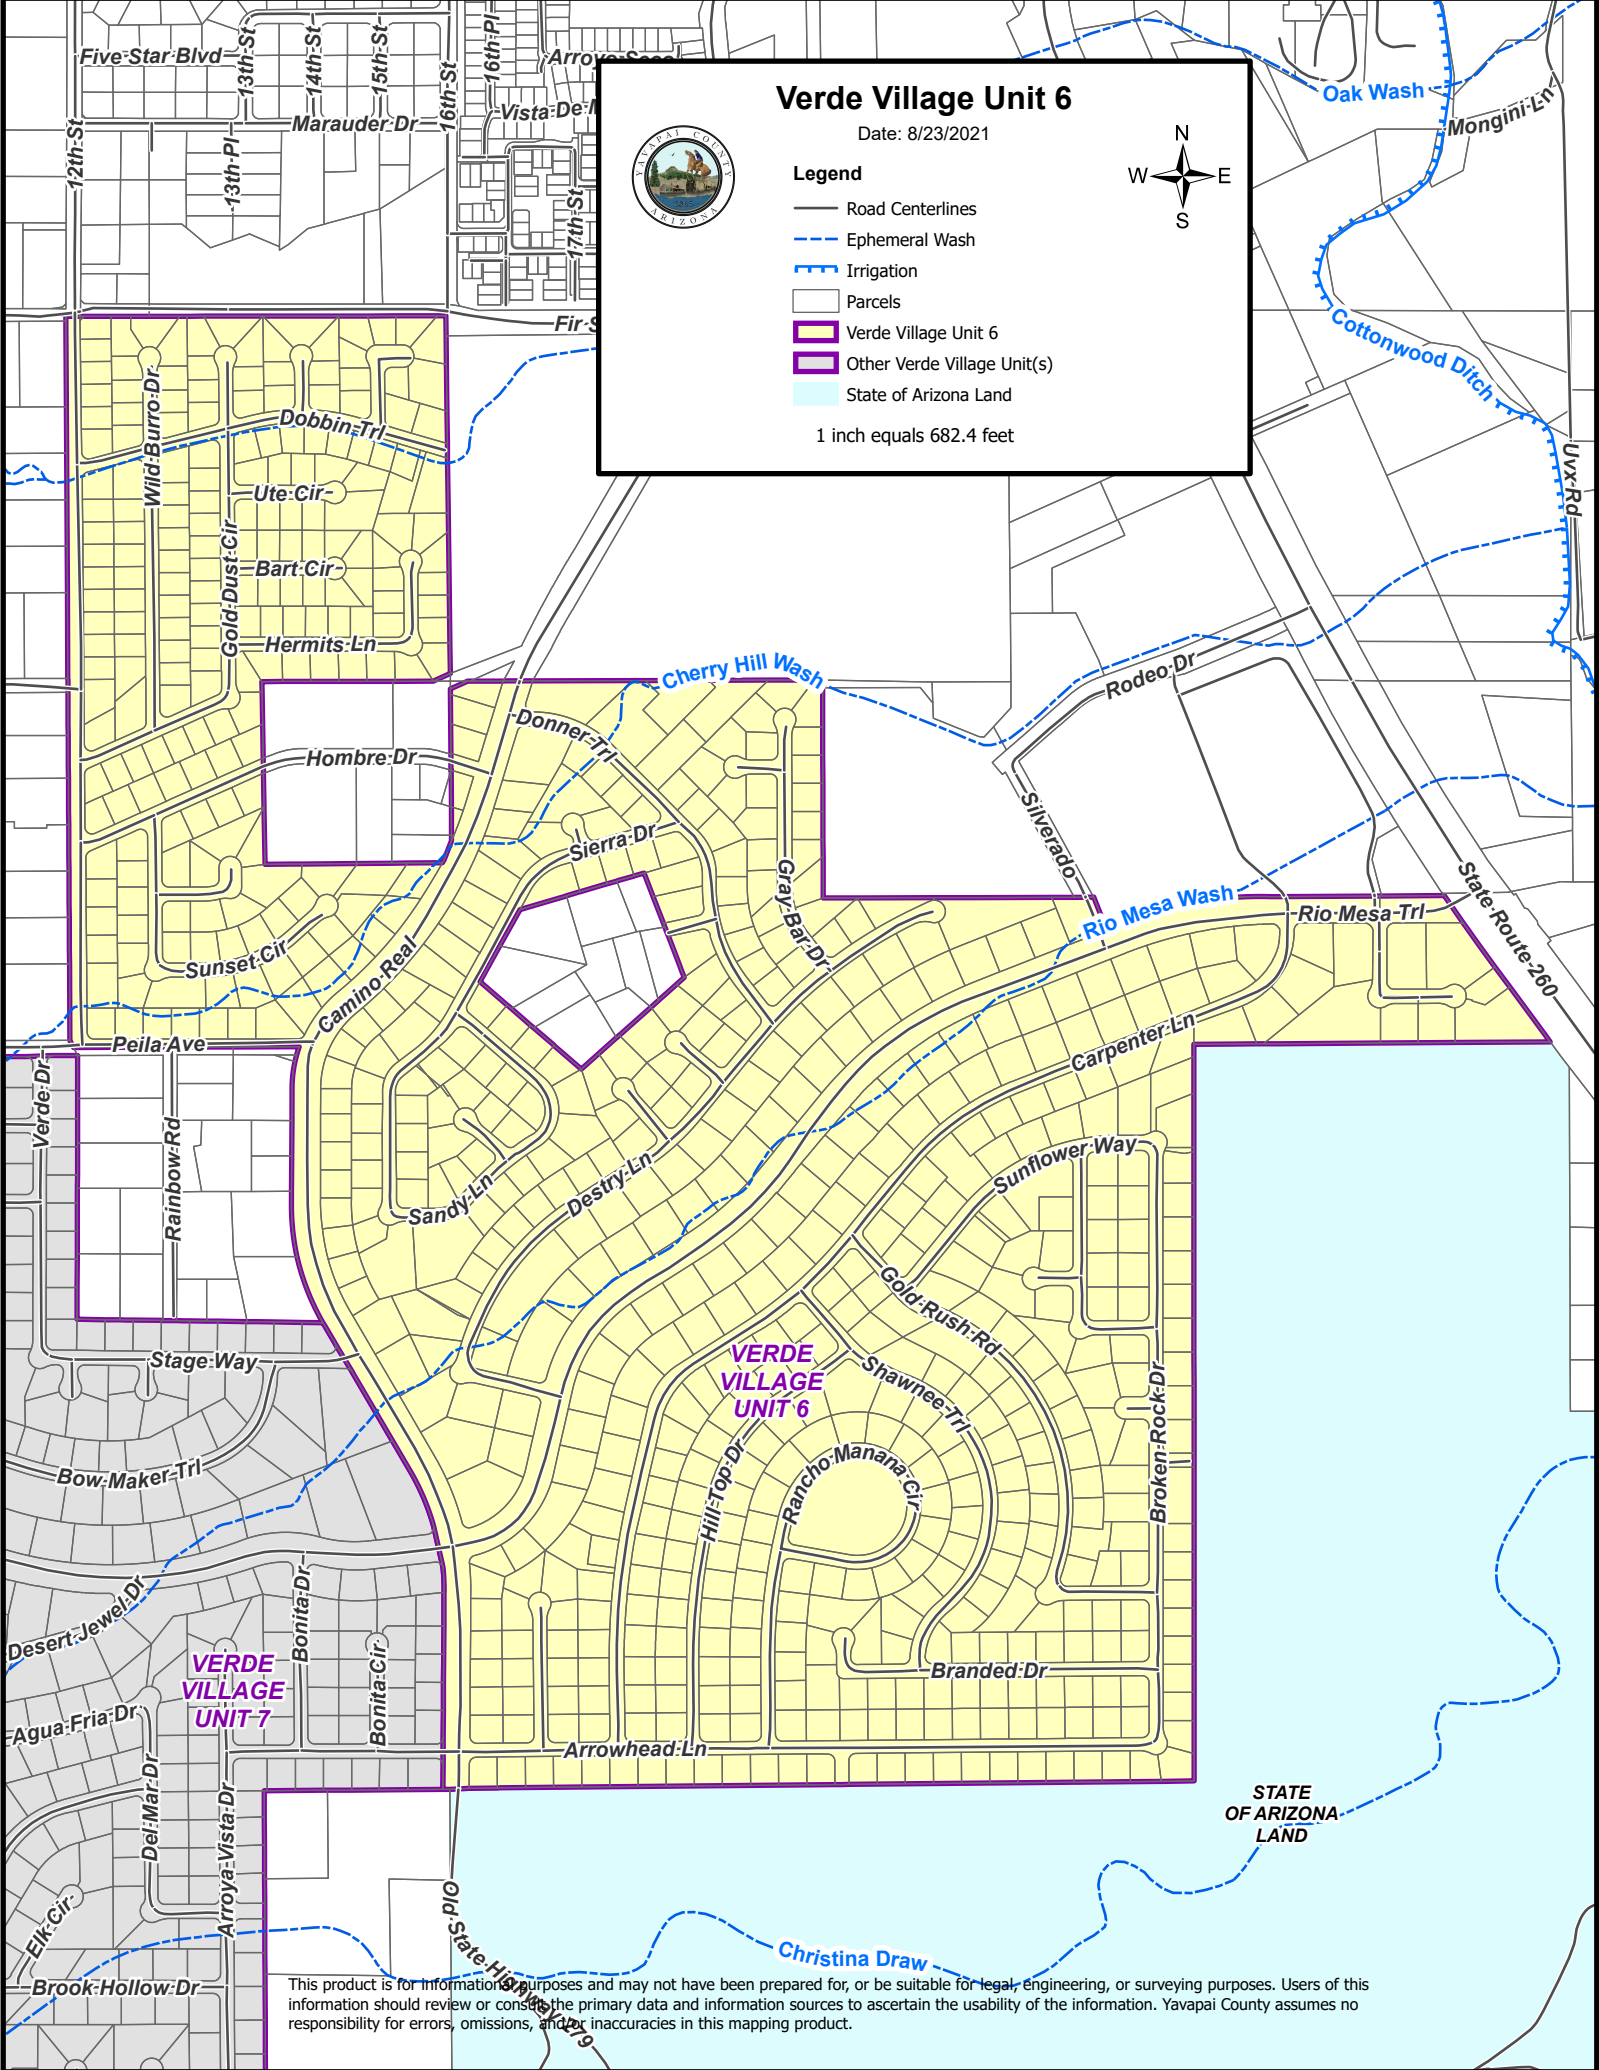

Verde Village Unit 6

Date: 8/23/2021

Legend

- Road Centerlines
- - - Ephemeral Wash
- Irrigation
- ▭ Parcels
- ▭ Verde Village Unit 6
- ▭ Other Verde Village Unit(s)
- ▭ State of Arizona Land

1 inch equals 682.4 feet

This product is for informational purposes and may not have been prepared for, or be suitable for legal, engineering, or surveying purposes. Users of this information should review or consult the primary data and information sources to ascertain the usability of the information. Yavapai County assumes no responsibility for errors, omissions, and/or inaccuracies in this mapping product.